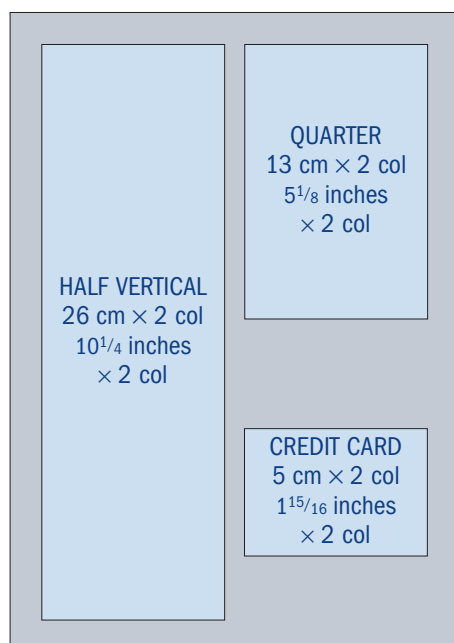

Display advertising rates

CERN Courier full colour display advertising rates (\$) 2008

	1x	5x	10x
Full page	8090	7611	6983
Half island	5925	5556	5277
Half vertical	5327	4997	4728
Half horizontal	5327	4997	4728
Third vertical	4000	3741	3561
Quarter	2963	2833	2693
Eighth	1925	1835	1736

Subject to change

Standard rates*	
	\$
Mono	122
Spot colour	125
Full colour	129
Subject to change	
* Per single column centimetre (scc)	

Set-size discounts – mono rates	
	\$
Quarter	2855
Half	5710
Full page	10150
DPS	17763
Subject to change	

Mechanical information

Recruitment advertising

The column length is 26 cm (10¹/₄ inches) and a full page is four columns wide. Adverts can span one, two, three or four columns (below are some of the most popular options). The sales team is happy to advise on advert sizes geared to the amount of text and budget available. The sales team is happy to advise on advert sizes geared to the amount of text and budget available.

Dimensions given in millimetres/inches

Mechanical data		
	Dimensions (pixels)	Maximum file size (kb)
Corporate partnership	160 × 60	10
Top-level banner	468 × 60	15
Skyscraper banner	160 × 600	18
Mid-page unit	300 × 250	15