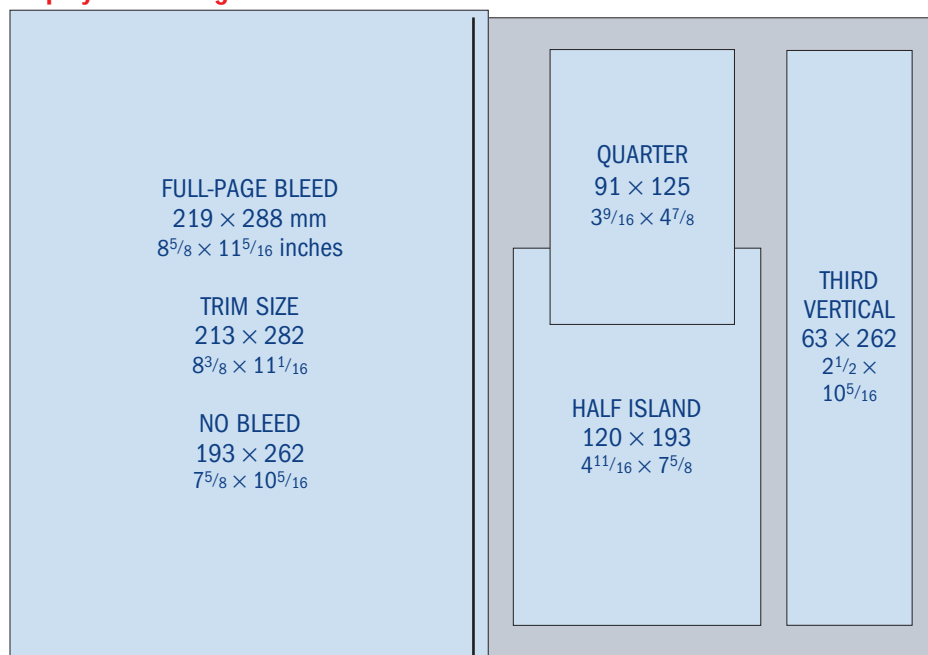

Display advertising

Online adverts

Banner

Banners should be supplied as GIF, JPEG or Flash files (the latter accompanied by a GIF or JPEG), with the URL for the banner to link to.

Corporate partnership

Your logo should be supplied as a GIF or JPEG file, with your company name (up to 128 characters), a short description (up to 250 characters), a long description (unlimited) and a list of product categories from the "Browse by Category" menu.

Key Supplier microsite

Your logo should be supplied to the same specification as for corporate partnership.

Print adverts

Adverts should be supplied as high-resolution PDF files, although we can usually accept TIFF, JPEG and EPS files. All files must be 300 dpi and CMYK with fonts embedded.