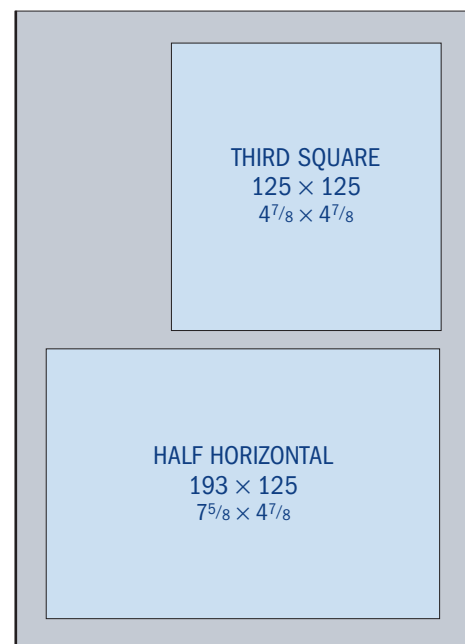

Display advertising rates

CERN Courier full colour display advertising rates (\$) 2008

	1x	5x	10x
Full page	8090	7611	6983
Half island	5925	5556	5277
Half vertical	5327	4997	4728
Half horizontal	5327	4997	4728
Third vertical	4000	3741	3561
Quarter	2963	2833	2693
Eighth	1925	1835	1736

Subject to change

CERN Courier mono display advertising rates (\$) 2008

	1x	5x	10x
Full page	6155	5795	5506
Half island	4559	4329	4110
Half vertical	4180	3930	3681
Half horizontal	4180	3930	3681
Third vertical	3262	3602	2923
Quarter	2564	2444	2314
Eighth	1564	1476	1397

Mechanical information

Recruitment advertising

The column length is 26 cm (10¹/₄ inches) and a full page is four columns wide. Adverts can span one, two, three or four columns (below are some of the most popular options). The sales team is happy to advise on advert sizes geared to the amount of text and budget available. The sales team is happy to advise on advert sizes geared to the amount of text and budget available.

Dimensions given in millimetres/inches

Mechanical data		
	Dimensions (pixels)	Maximum file size (kb)
Corporate partnership	160 × 60	10
Top-level banner	468 × 60	15
Skyscraper banner	160 × 600	18
Mid-page unit	300 × 250	15