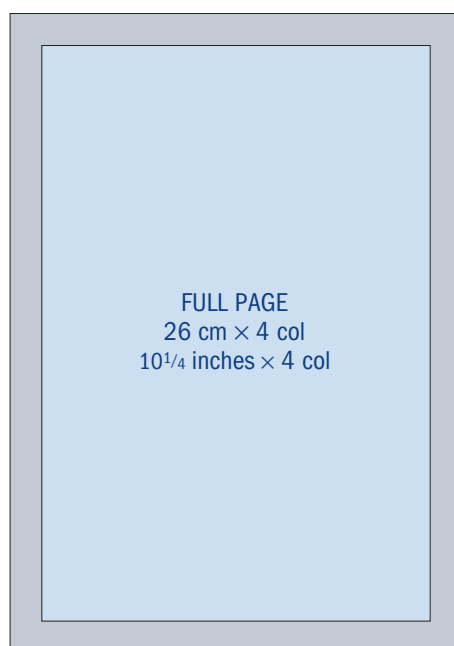

Display advertising rates

CERN Courier full colour display advertising rates (\$) 2008

	1x	5x	10x
Full page	8090	7611	6983
Half island	5925	5556	5277
Half vertical	5327	4997	4728
Half horizontal	5327	4997	4728
Third vertical	4000	3741	3561
Quarter	2963	2833	2693
Eighth	1925	1835	1736

Subject to change

Standard rates*	
	\$
Mono	122
Spot colour	125
Full colour	129
Subject to change	
* Per single column centimetre (scc)	

Set-size discounts – mono rates	
	\$
Quarter	2855
Half	5710
Full page	10150
DPS	17763
Subject to change	

Mechanical information

Recruitment advertising

The column length is 26 cm (10¹/₄ inches) and a full page is four columns wide. Adverts can span one, two, three or four columns (below are some of the most popular options). The sales team is happy to advise on advert sizes geared to the amount of text and budget available. The sales team is happy to advise on advert sizes geared to the amount of text and budget available.

Dimensions given in millimetres/inches

Mechanical data		
	Dimensions (pixels)	Maximum file size (kb)
Corporate partnership	160 × 60	10
Top-level banner	468 × 60	15
Skyscraper banner	160 × 600	18
Mid-page unit	300 × 250	15